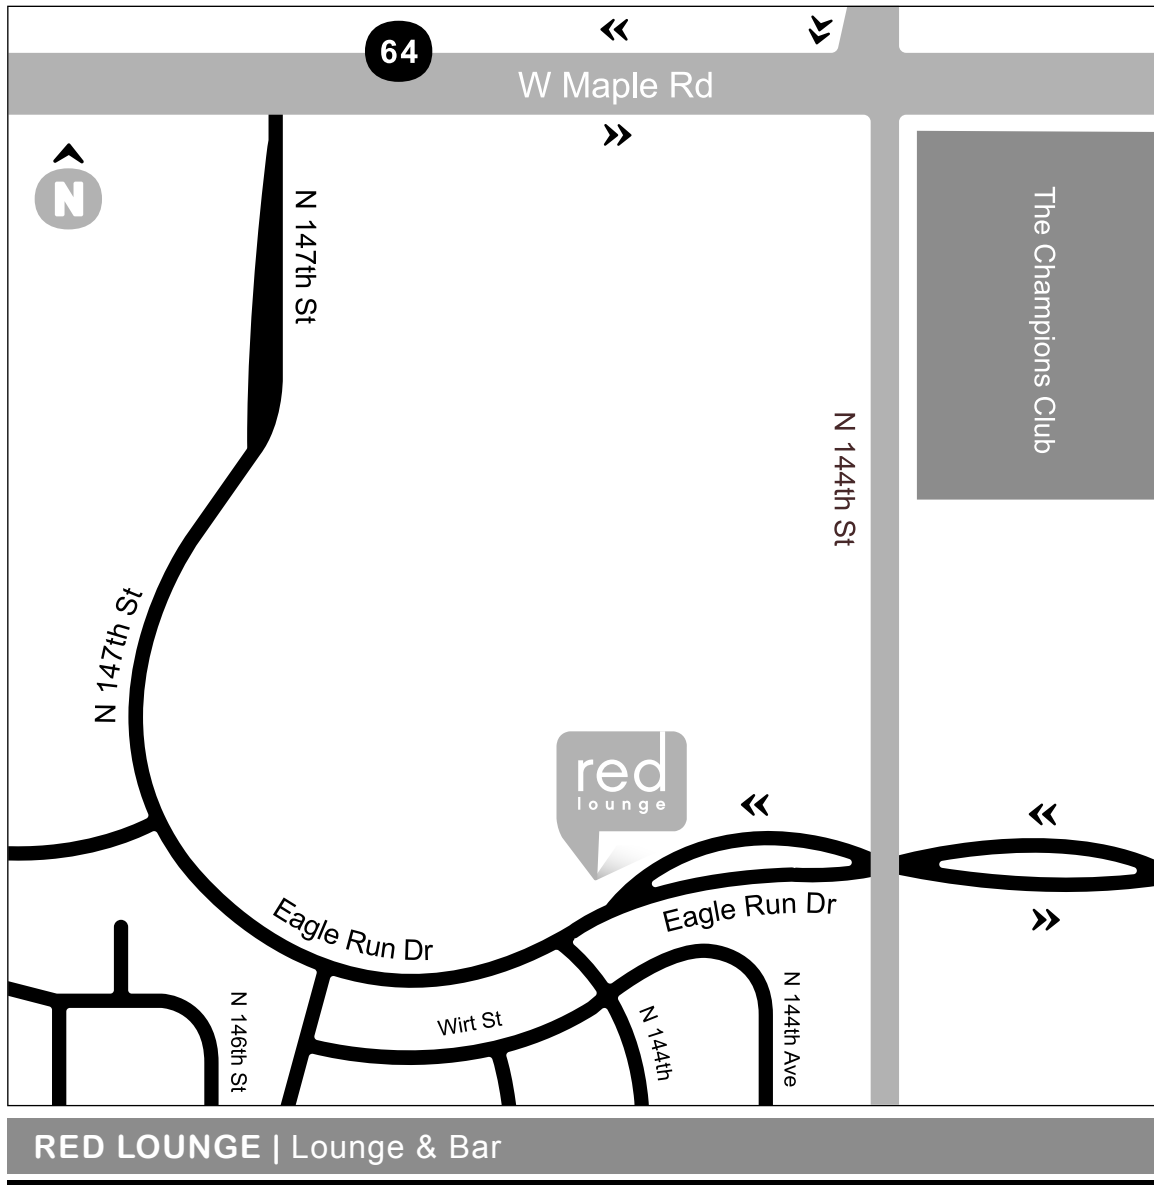

DIRECTIONS | OMAHA, NE.

RED LOUNGE | Lounge & Bar

14450 Eagle Run Dr. | Suite 240 | Omaha | Nebraska | 68164

» **Red Lounge** is located just southwest of the intersection of 144th & Maple and a few doors down from Blue Sushi Sake Grill. Use this map to help you navigate your way to us! And don't hesitate to call if you need further directions.